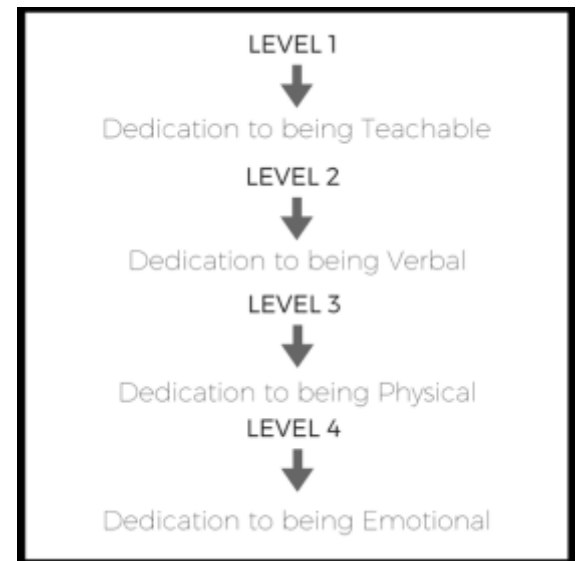

Level 3 — Dedication to being Physical —

- Few Athletes can get close to a consistent 100% physical dedicated in practice. Athletes who grade themselves with a 9 and above in this category of physical dedicated should live by drill-by-drill maxim that it would be close to physically impossible for them to have worked any harder on each and every drill in practice.

Level 4 — Dedication to being Emotional —

- Very competitive athletes can often demonstrate very high levels of physical dedication, but that does not mean that these same athletes have a 'team first' mentality and are fully dedicated emotionally to the interests of the team. Second, full emotional dedication means that the athlete is completely prepared to circumvent personal feelings, thoughts and emotions for the greater goal or purposes of the larger group. This type of selfless dedication takes a very special type of mental toughness. Athletes who have this type of mental toughness and selfless dedication are very rare and special. They help poorly talented teams become competitive and they help good teams become championship caliber teams. They do all the little things in practice, and they often do them BEFORE they are asked.

VSA Character Gauge was developed from Take Two Drill by *The Icebox™*